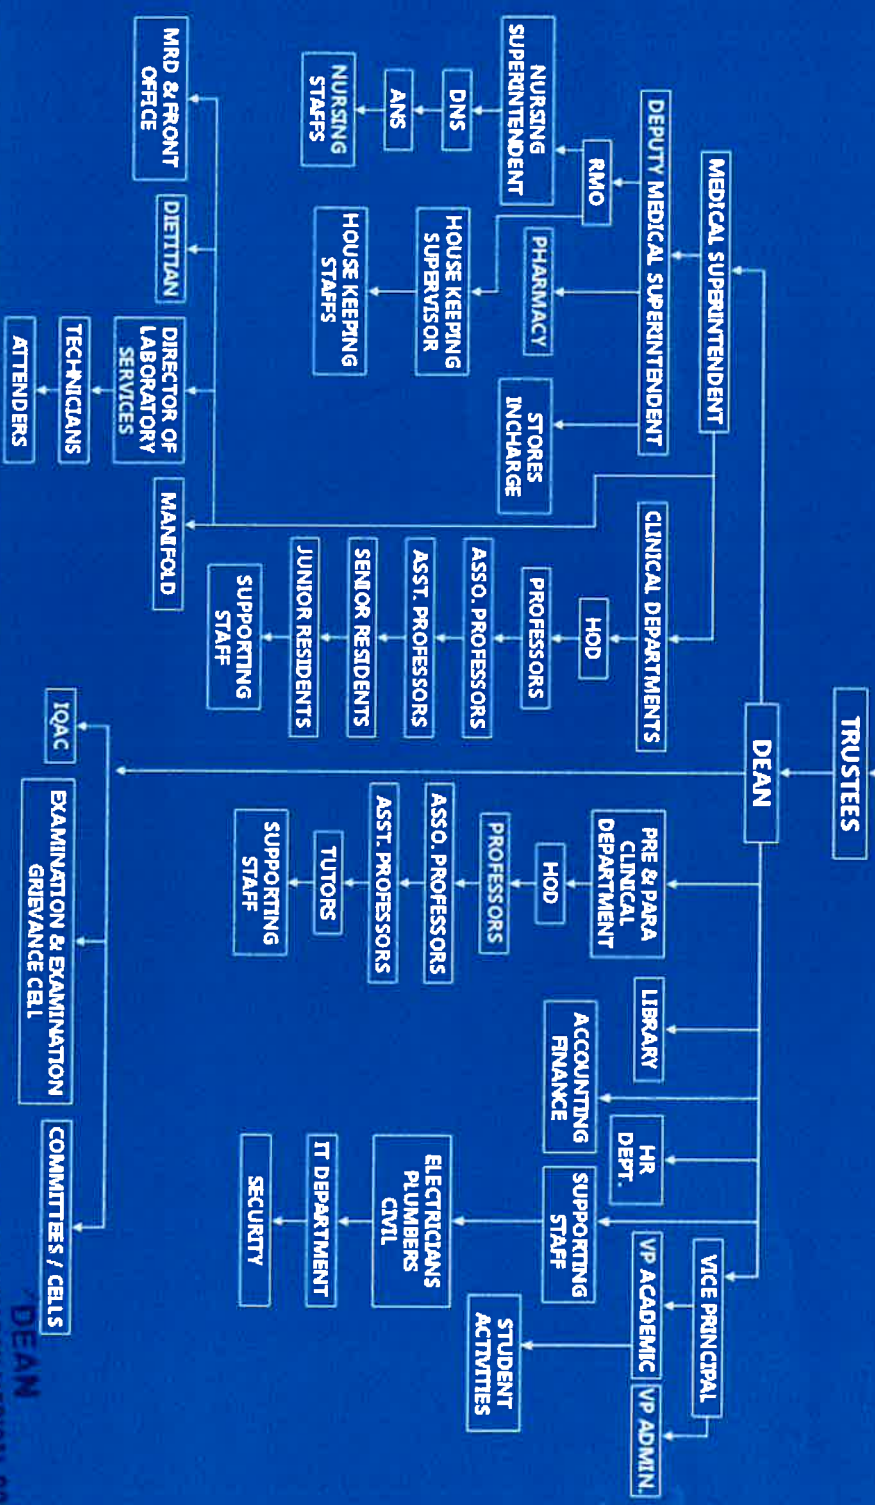

SRI MUTHUKUMARAN

MEDICAL COLLEGE HOSPITAL AND RESEARCH INSTITUTE

Chikkarayapuram, Near Mangadu, Chennai - 600 069

ORGANOGRAM

SRI MUTHUKUMARAN ACADEMY OF HIGHER EDUCATION & RESEARCH TRUST

SRI MUTHUKUMARAN MEDICAL COLLEGE HOSPITAL & RESEARCH INSTITUTE