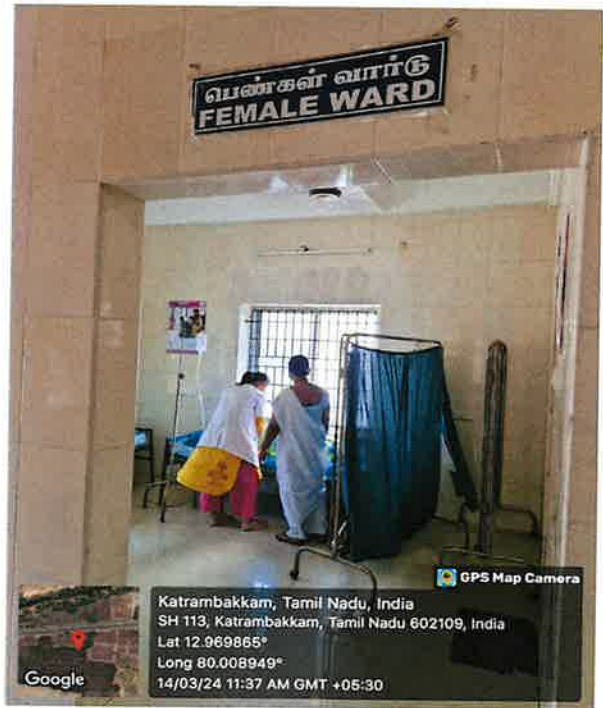

FEMALE WARD

DEAN
SRI MUTHUKUMARAN MEDICAL COLLEGE
HOSPITAL & RESEARCH INSTITUTE
Chikkarayapuram, Near Mangadu
Chennai - 600069