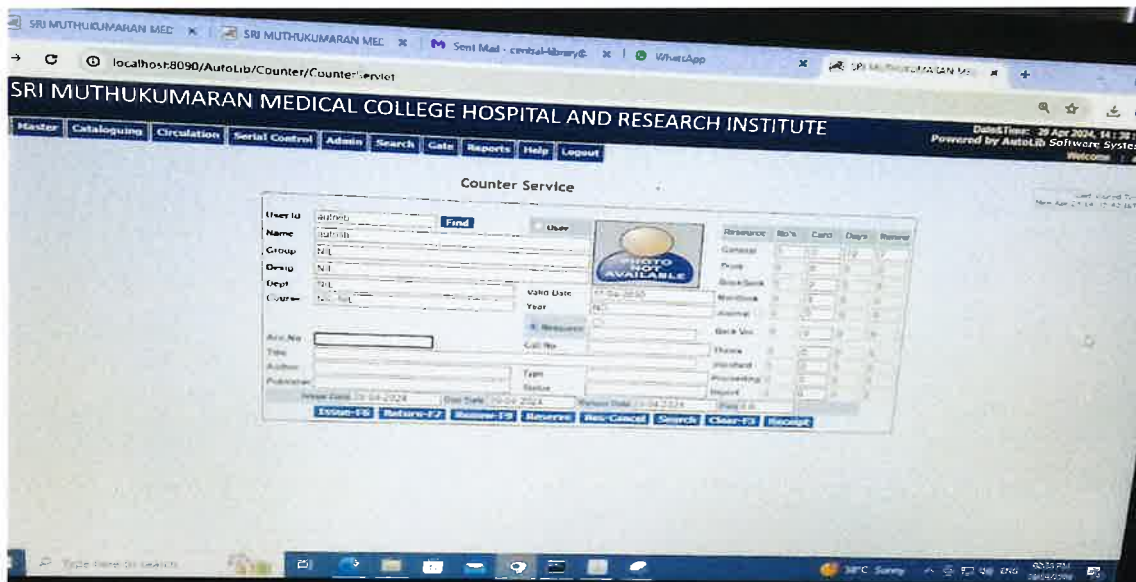

SRI MUTHUKUMARAN MEDICAL COLLEGE, HOSPITAL & RESEARCH INSTITUTE

Chikkarayapuram, Near Mangadu, Chennai – 69.

[Handwritten Signature]
DEAN
SRI MUTHUKUMARAN MEDICAL COLLEGE
HOSPITAL & RESEARCH INSTITUTE
Chikkarayapuram, Near Mangadu,
Chennai-600 069.