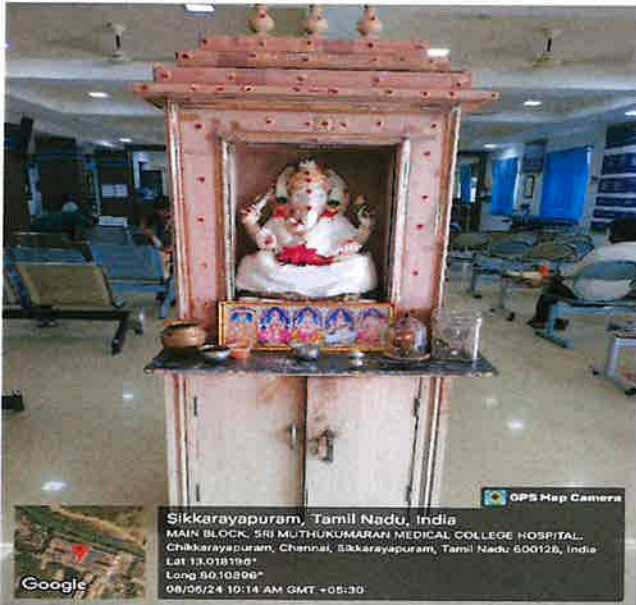

**SRI MUTHUKUMARAN MEDICAL COLLEGE HOSPITAL
AND RESEARCH INSTITUTE**

Chikkarayapuram, Mangadu, Chennai - 600069

TEMPLE

[Handwritten Signature]
DEAN
SRI MUTHUKUMARAN MEDICAL COLLEGE
HOSPITAL & RESEARCH INSTITUTE
Chikkarayapuram, Near Mangadu
Chennai-600 069