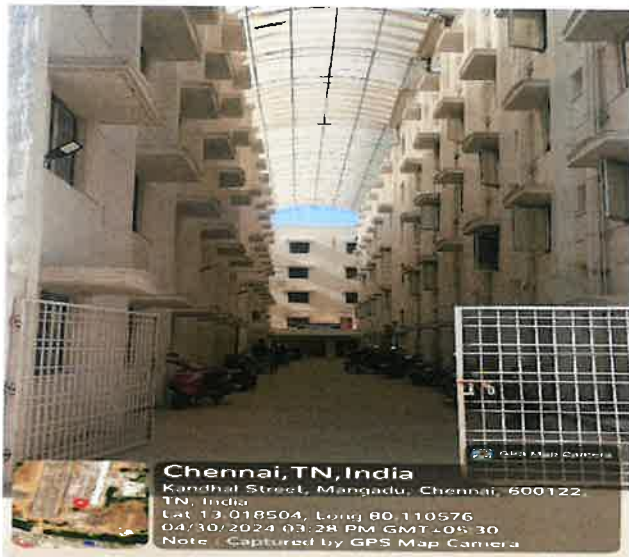

**SRI MUTHUKUMARAN MEDICAL COLLEGE HOSPITAL
AND RESEARCH INSTITUTE**

Chikkarayapuram, Mangadu, Chennai - 600069

HOSTEL FACILITIES

PLAYGROUND FACILITIES

DEAN
SRI MUTHUKUMARAN MEDICAL COLLEGE
HOSPITAL & RESEARCH INSTITUTE
Chikkarayapuram Naa-Mangadu
Chennai-600 069