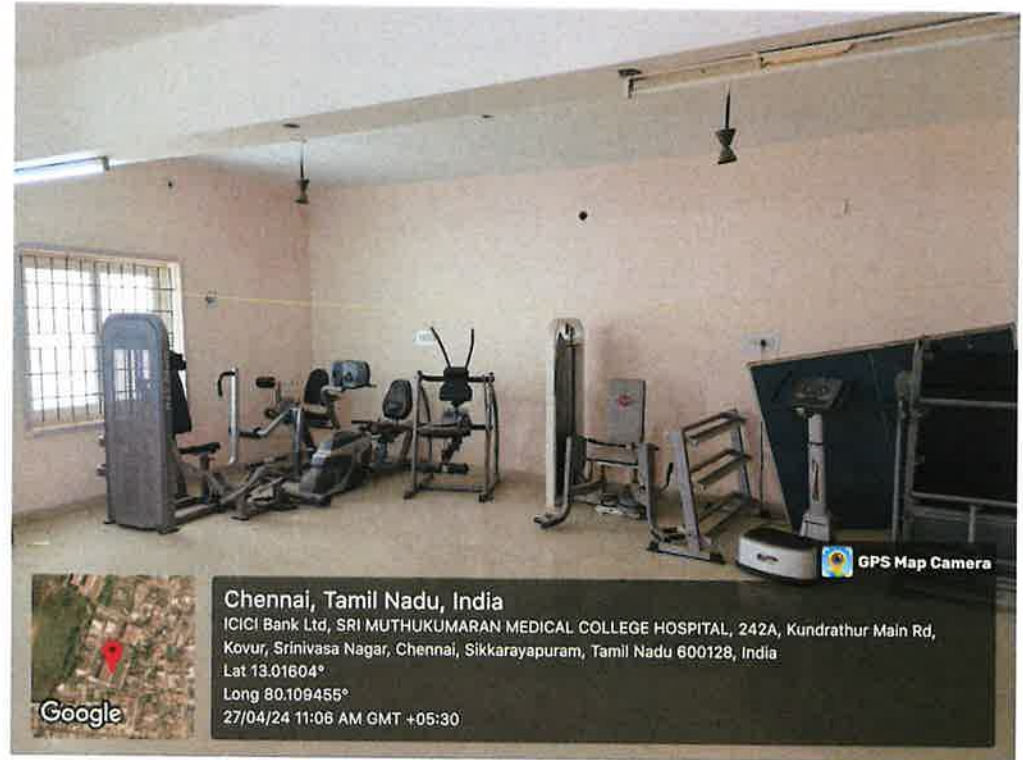

Sri Muthukumar Medical College Hospital and Research Institute

Chikkarayapuram, Near Mangadu, Chennai – 600069

GIRLS GYM

DEAN
SRI MUTHUKUMARAN MEDICAL COLLEGE
HOSPITAL & RESEARCH INSTITUTE
Chikkarayapuram, Near Mangadu,
Chennai-600 069.