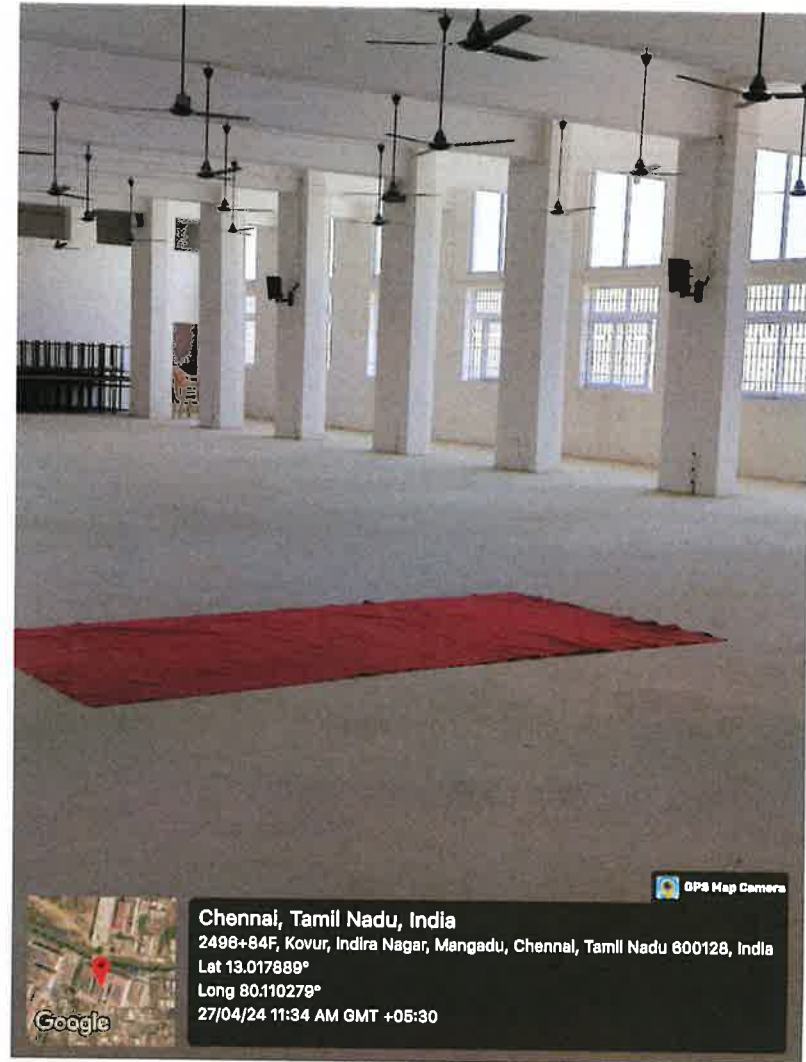

Sri Muthukumar Medical College Hospital and Research Institute

Chikkarayapuram, Near Mangadu, Chennai – 600069

YOGA/MEDITATION HALL

DEAN

SRI MUTHUKUMARAN MEDICAL COLLEGE
HOSPITAL & RESEARCH INSTITUTE
Chikkarayapuram, Near Mangadu,
Chennai-600 069.