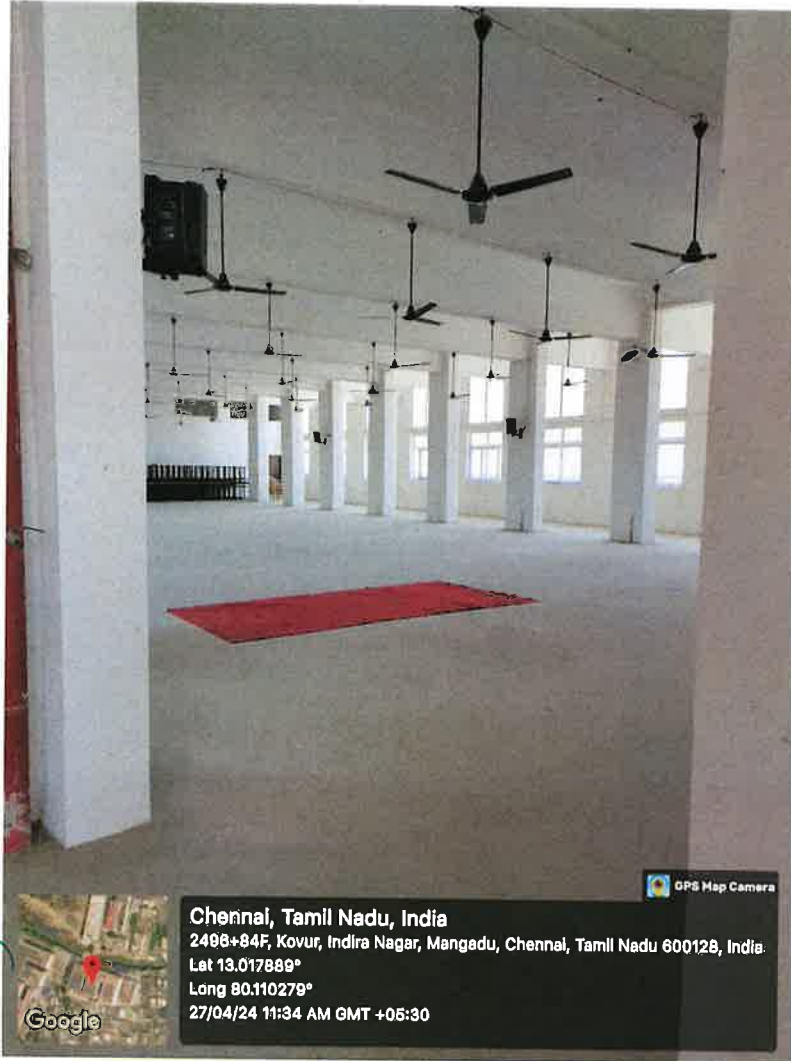

Sri Muthukumar Medical College Hospital and Research Institute

Chikkarayapuram, Near Mangadu, Chennai – 600069

YOGA/MEDITATION HALL

DEAN

SRI MUTHUKUMARAN MEDICAL COLLEGE
HOSPITAL & RESEARCH INSTITUTE
Chikkarayapuram, Near Mangadu,
Chennai-600 069.