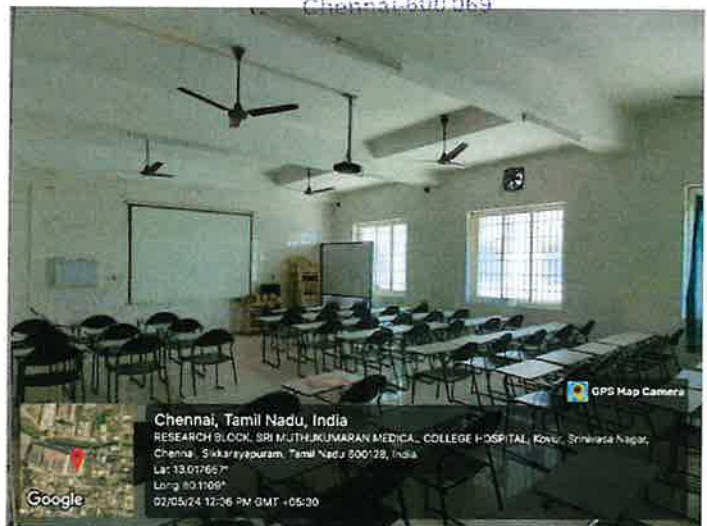

Community Medicine Demonstration Room 2

Forensic Medicine Demonstration Room 1

Forensic Medicine Demonstration Room 2

[Handwritten signature]

DEAN
SRI MUTHUKUMARAN MEDICAL COLLEGE
HOSPITAL & RESEARCH INSTITUTE
Chikkarayapuram, Near Mangadu
Chennai-600 069