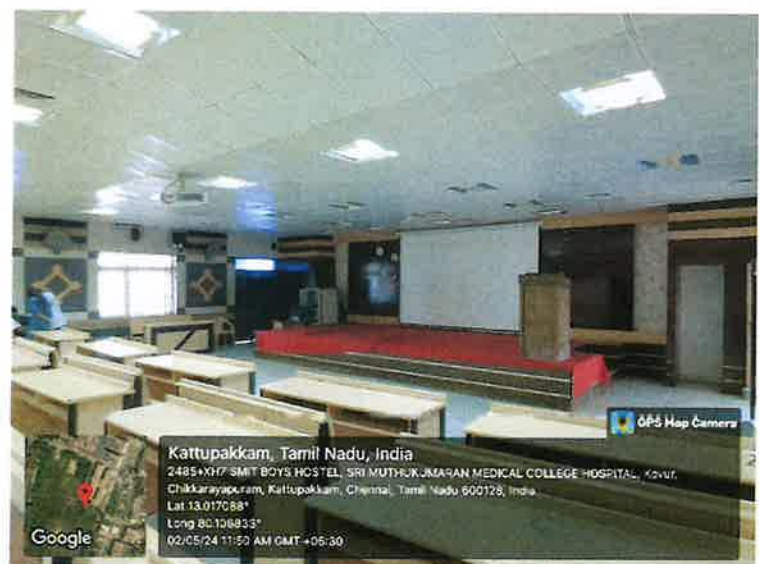

Lecture Hall 2

[Handwritten Signature]
DEAN
SRI MUTHUKUMARAN MEDICAL COLLEGE
HOSPITAL & RESEARCH INSTITUTE
Chikkarayapuram, Near Mangadu
Chennai-600 069