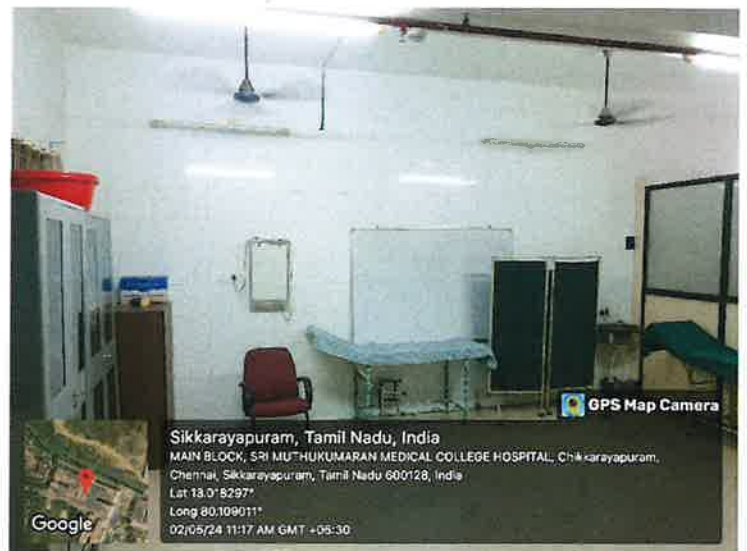

Sri Muthukumar Medical College Hospital and Research Institute

Chikkarayapuram, Near Mangadu, Chennai – 600069

Chest Medicine Demonstration Room