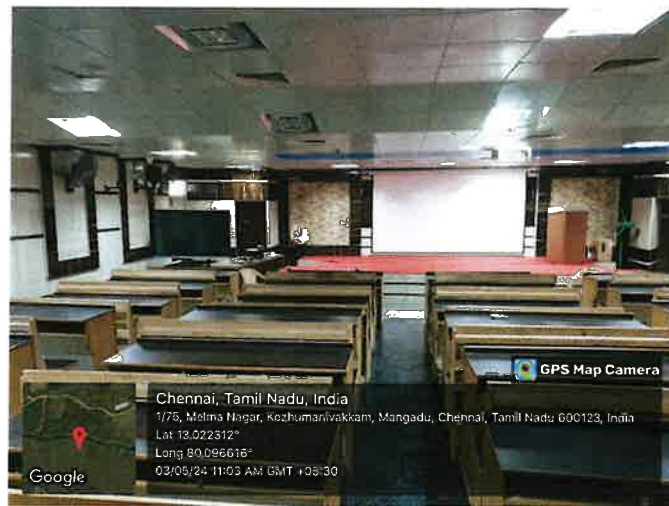

SRI MUTHUKUMARAN MEDICAL COLLEGE HOSPITAL AND RESEARCH INSTITUTE

Chikkarayapuram, Near Mangadu, Chennai – 600069

LECTURE HALLS

DEAN
SRI MUTHUKUMARAN MEDICAL COLLEGE
HOSPITAL & RESEARCH INSTITUTE
Chikkarayapuram, Near Mangadu,
Chennai-600 069.