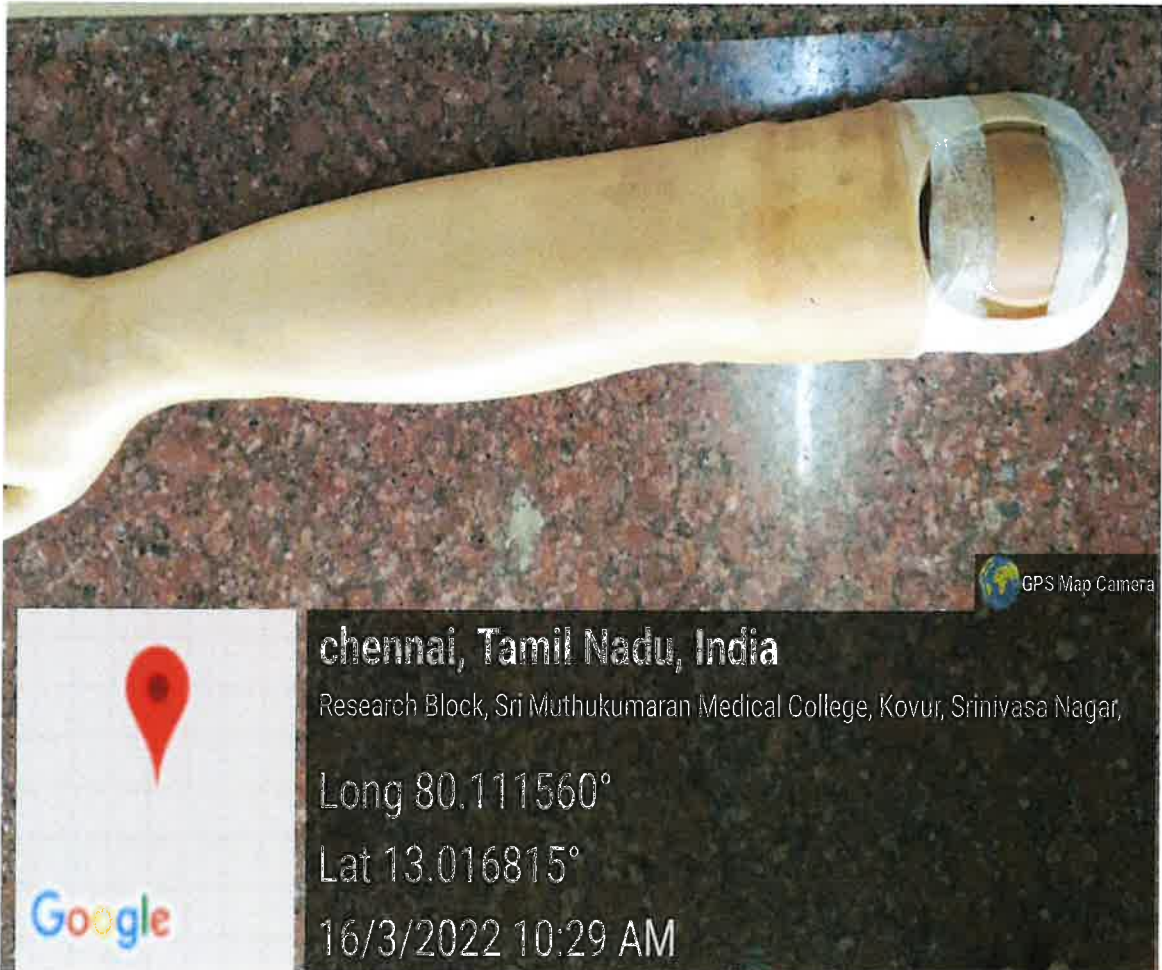

**SRI MUTHUKUMARAN MEDICAL COLLEGE HOSPITAL
AND RESEARCH INSTITUTE**

Chikkarayapuram, Near Mangadu, Chennai – 600069

chennai, Tamil Nadu, India

Research Block, Sri Muthukumar Medical College, Kovur, Srinivasa Nagar,

Long 80.111560°

Lat 13.016815°

16/3/2022 10:29 AM

DEAN
SRI MUTHUKUMARAN MEDICAL COLLEGE
HOSPITAL & RESEARCH INSTITUTE
Chikkarayapuram, Near Mangadu,
Chennai-600 069.