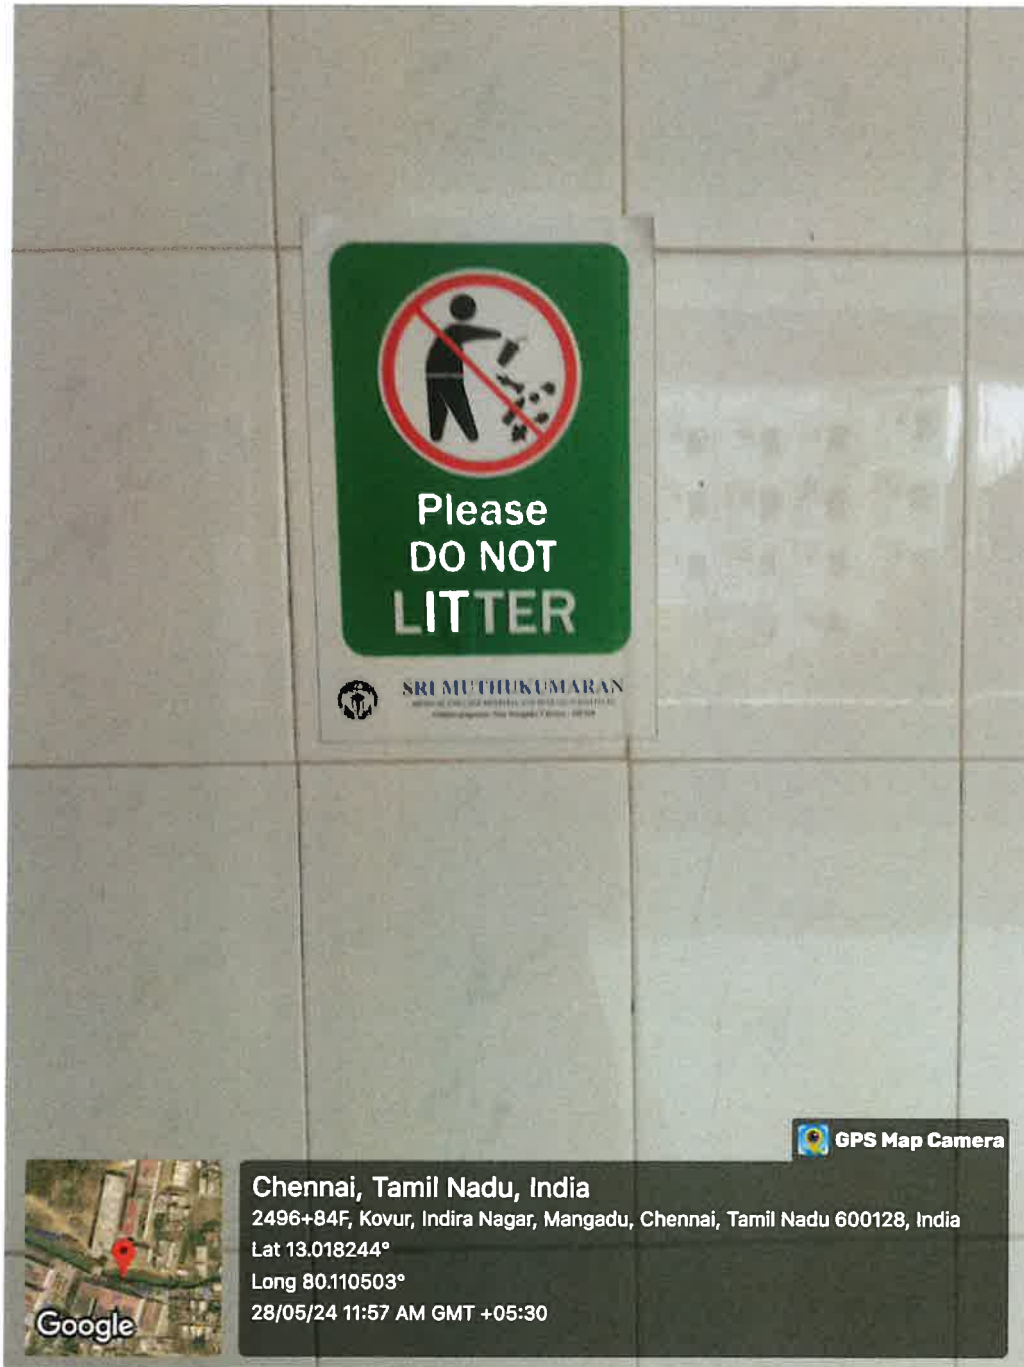

Sri Muthukumar Medical College Hospital and Research Institute

Chikkarayapuram, Near Mangadu, Chennai – 600069

DO NOT LITTER

[Handwritten Signature]
DEAN
SRI MUTHUKUMARAN MEDICAL COLLEGE
HOSPITAL & RESEARCH INSTITUTE
Chikkarayapuram, Near Mangadu,
Chennai-600 069.