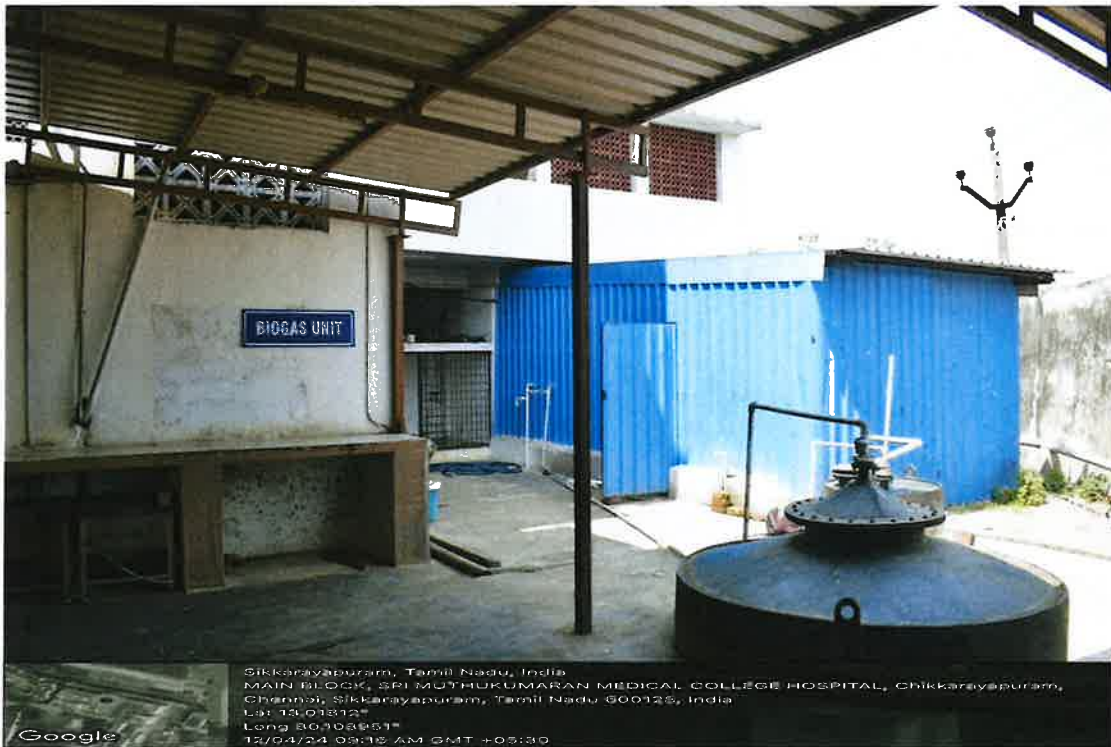

WHEELING TO THE GRID

DEAN
SRI MUTHUKUMARAN MEDICAL COLLEGE
HOSPITAL & RESEARCH INSTITUTE
Chikkarayapuram, Near Mangadu,
Chennai-600 069.

BIOGAS PLANT – DESIGN PLAN

PHOTOS

DEAN
SRI MUTHUKUMARAN MEDICAL COLLEGE
HOSPITAL & RESEARCH INSTITUTE
Chikkarayapuram, Near Mangadu,
Chennai-600 069.