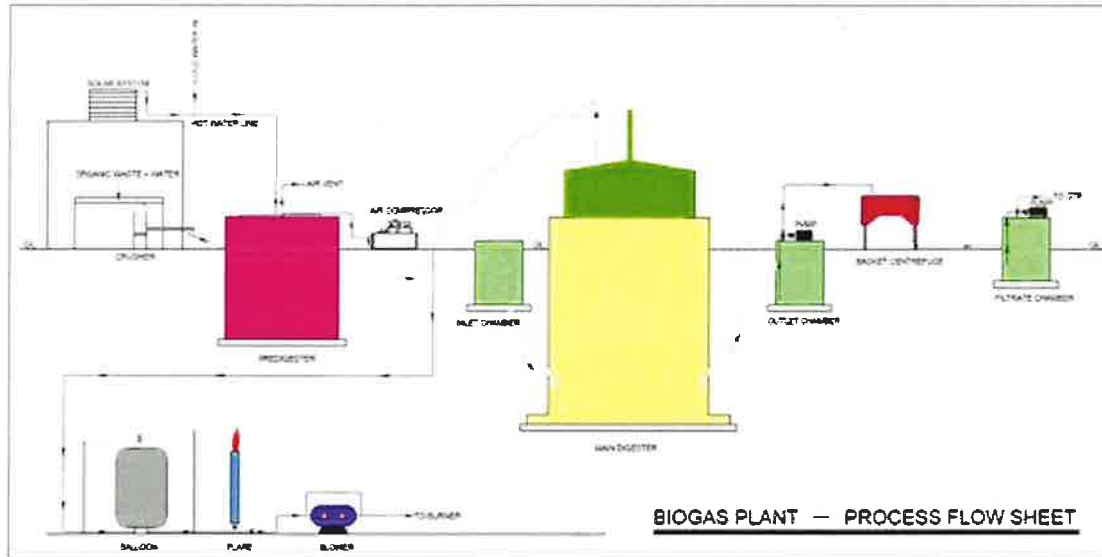

LED LIGHTS

DEAN
SRI MUTHUKUMARAN MEDICAL COLLEGE
HOSPITAL & RESEARCH INSTITUTE
Chikkarayapuram, Near Mangadu,
Chennai-600 069.

LED LIGHTS

Dean
DEAN
SRI MUTHUKUMARAN MEDICAL COLLEGE
HOSPITAL & RESEARCH INSTITUTE
Chikkarayapuram, Near Mangadu,
Chennai-600 069.

WHEELING TO THE GRID

DEAN
SRI MUTHUKUMARAN MEDICAL COLLEGE
HOSPITAL & RESEARCH INSTITUTE
Chikkarayapuram, Near Mangadu,
Chennai-600 069.

BIOGAS PLANT – DESIGN PLAN

PHOTOS

DEAN
SRI MUTHUKUMARAN MEDICAL COLLEGE
HOSPITAL & RESEARCH INSTITUTE
Chikkarayapuram, Near Mangadu,
Chennai-600 069.